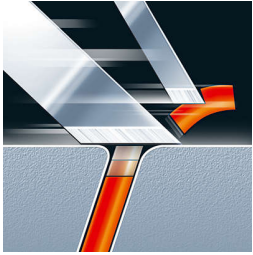

Highlights

Super Lift & Cut technology