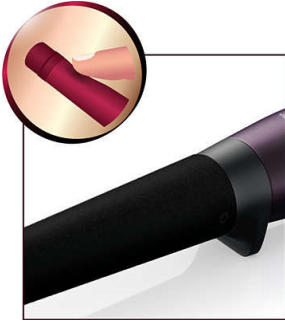

Conical Curler

Conical barrel (13-25 mm) Soft-touch velvet coating, 150 - 200°C temperature, Curl Ready Indicator

HP8619/00

Highlights

Soft touch coating

Soft touch barrel coating secures safe styling with no risk of accidental burns. 96% of women say that "Soft touch coating ensures safe styling without the risk of accidental burns". Test conducted with 55 women.