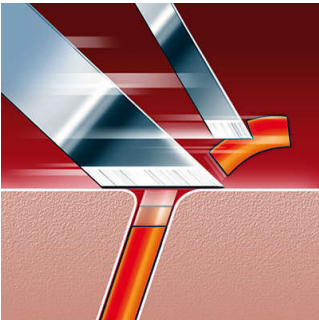

Super Lift & Cut technology

The dual blade system of this electric shaver lifts hairs to cut comfortably below skin level.