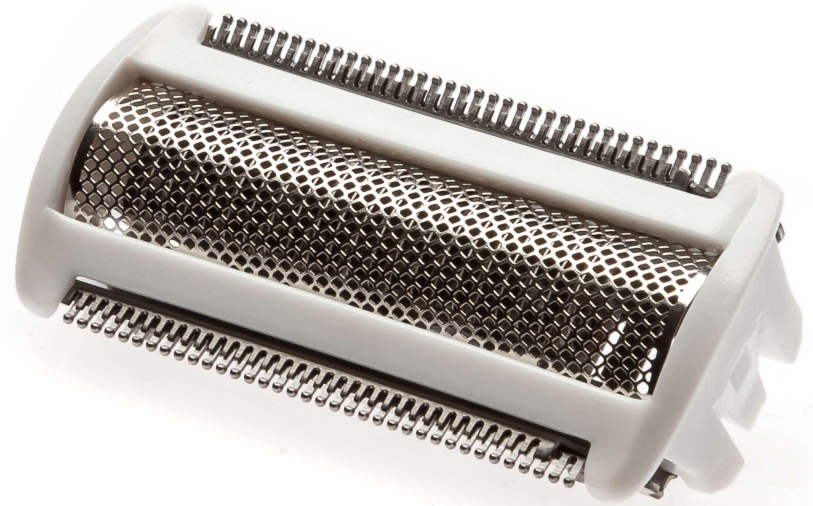

PHILIPS

Shaving foil

SatinShave
Advanced

1 piece

CP0634

To replace your current shaving foil

Find matching products on the specifications tab

For continuously close shaving

Ease of using Philips spare parts

- Easily renew your product with original Philips parts

Highlights

Easy replacement of product parts

From time to time your product needs a facelift, and with Philips consumer replacement parts to renew your product, it's never been so easy! All this with guaranteed Philips quality.

Specifications

Replaceable part

Fits product family: BRE620, BRE630, BRE631, BRE634, BRE640, BRE650, BRE651, BRL130, BRL140

for hair removal products: BRL131