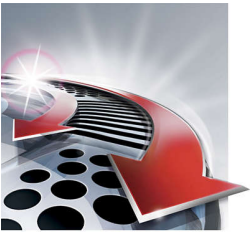

Precision Cutting System