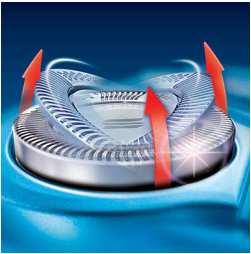

Individually floating heads