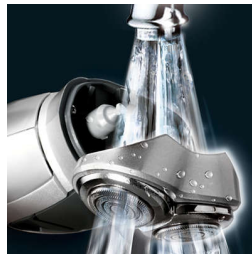

Washable shaver

The water resistant Philips shaver can be easily rinsed under the tap.

Specifications

Accessories

Maintenance: Protective cap
Pouch: Soft pouch

Power

Run time: 40 minute(s)

Design

Finishing: Lacquer
Material: Chrome

Service

Replacement head: Replace every 2 yrs with HQ8

Shaving Performance

Contour following: Reflex Action system, Individual floating heads, 3D contour following System

Styling: Precision trimmer

Ease of use

Display: Battery low indicator, Charge indicator

Cleaning: Washable

Shaving time: 13 days