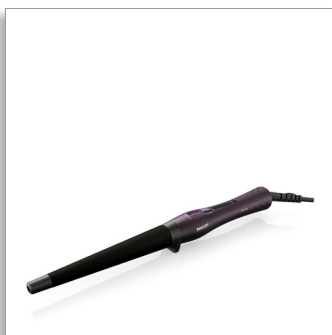

HP8619/00

PHILIPS