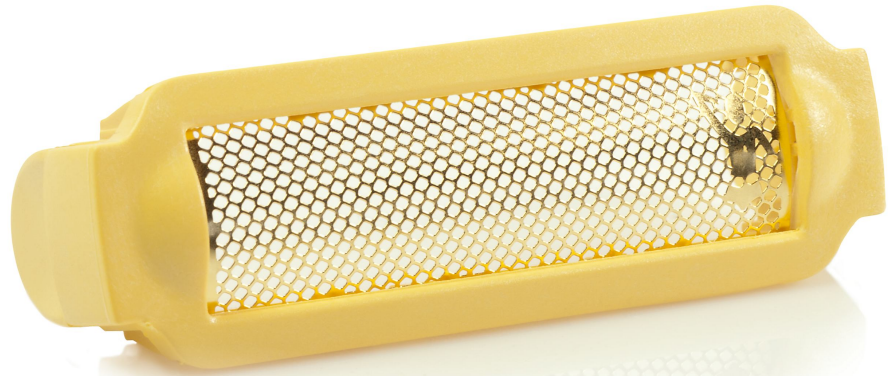

PHILIPS

Shaving foil

light mauve

sensitive

HP1057/01

For comfortable close shaving

Find matching products on the specifications tab

This shaving foil for your Lady shaver protects your skin by separating it from the cutting element of your device. Need to replace your current foil? Order a new one here!

Ease of using Philips spare parts

- Easily renew your product with original Philips parts

Highlights

Easy replacement of product parts

From time to time your product needs a facelift, and with Philips consumer replacement parts to renew your product, it's never been so easy! All this with guaranteed Philips quality.

Specifications

Replaceable part

Fits product types: HP6317/01