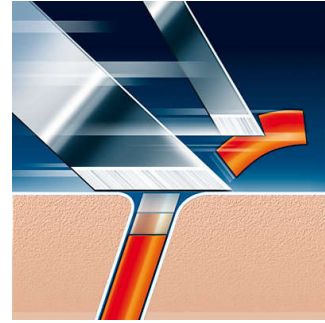

Philips
shaving heads

CloseCut
3 heads

HQ4

Keep a close shave

Change heads every 2 years for the best results

Every year, your blades travel the height of Mt. Everest... 49 times! After such a workout, even the best materials can lose their edge. Retain your shaver's peak performance — replace the heads once every 2 years.

Comfortably close

- Super Lift & Cut shaving technology with dual blade system

Microgroove

- Microgroove for a closer shave

PHILIPS

Specifications

Shaving heads

- Shaving heads per packaging: 3
- Fits product types: HQ5812, HQ360, HS920, HQ483, HQ4607, HQ482, HQ5820, HQ5601, HQ5430, HQ4601, HQ342, HQ262, 4853XL, 4608X, 4606X, 4602X, HQ406, HQ402, HS190, HQ4870, HQ4819, HQ4401, HQ40, HQ468, HQ805, HQ202, HQ36, HQ4851, HQ4847, HQ222, HQ30, HQ420, 5625X, HQ443, HQ5426, HQ382, HQ240, HQ200, 5812XL, 4604X, 4603X, 4414LC, 201DB, HQ489, HQ441, HQ132, HQ803, HQ46, HQ42, HS990, HQ4800, HQ4407, HQ4810, HQ5823, HQ4625, HQ380, HQ340, HQ304, HQ220, HQ20, 4865XL, 4605X, 4417LC, HQ806, HS930, HQ4890, HQ4856, HQ4807,

HQ4/40

Highlights

Super Lift & Cut technology

Dual-blade system of your Philips shaver: first blade lifts, second blade cuts for a comfortable close shave.

Microgroove for a closer shave

Microgroove for a closer shave