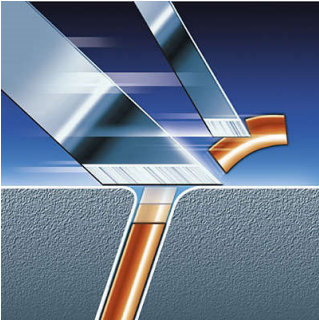

Comfortably close

- Super Lift & Cut technology

Shaves even the shortest stubble

- Precision Cutting System

Adjusts to every curve of your face and neck

- Individually floating heads
- Reflex Action system

Simply rinses clean

- Washable shaver

Moustache and sideburn trimming

- Spring-released, pop-up trimmer

PHILIPS

Highlights

Super Lift & Cut technology

The dual blade system of this electric shaver lifts hairs to cut comfortably below skin level.

Washable shaver

The water-resistant Philips shaver can be easily rinsed under the tap.

Reflex Action system

Automatically adjusts to every curve of your face and neck.

Individually floating heads

Align the razor-sharp blades of your Philips shaver closer to your skin for exceptional closeness.

Spring-released, pop-up trimmer

Full width trimmer is perfect for grooming sideburns and moustache.

Precision Cutting System

The electric shaver has ultra-thin heads with slots to shave the long hairs and holes to shave even the shortest stubble.