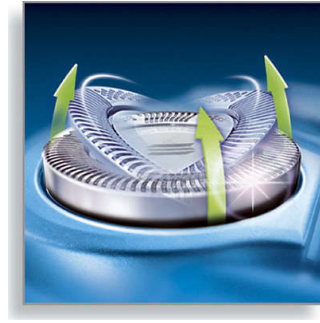

Simply rinses clean

- Washable shaver

Moustache and sideburn trimming

- Spring-released, pop-up trimmer

PHILIPS

Highlights

Super Lift & Cut technology

The dual blade system of this electric shaver lifts hairs to cut comfortably below skin level.

Washable shaver

The water-resistant Philips shaver can be easily rinsed under the tap.

Reflex Action system

Automatically adjusts to every curve of your face and neck.

Individually floating heads

Align the razor-sharp blades of your Philips shaver closer to your skin for exceptional closeness.

Spring-released, pop-up trimmer

Full width trimmer is perfect for grooming sideburns and moustache.

Precision Cutting System

The electric shaver has ultra-thin heads with slots to shave the long hairs and holes to shave even the shortest stubble.

Specifications

Shaving Performance

- Contour following: Reflex Action system, Individual floating heads
- Shaving system: Precision Cutting System, Super Lift & Cut technology
- Styling: Precision trimmer