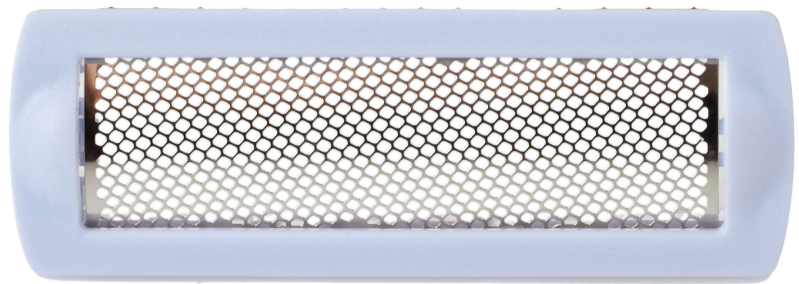

PHILIPS

Shaving foil

ice blue

CRP581/01

For comfortable close shaving

Find matching products on the specifications tab

This shaving foil for your Ladyshave protects your skin by separating it from the cutting element of your device. Need to replace your current foil? Order a new one here!

Ease of using Philips spare parts

- Easily renew your product with original Philips parts

Highlights

Easy replacement of product parts

From time to time your product needs a facelift, and with Philips consumer replacement parts to renew your product, it's never been so easy! All this with guaranteed Philips quality.

Specifications

Replaceable part

Fits product types:: HP6517/00, HP6517/04, HP6517/99