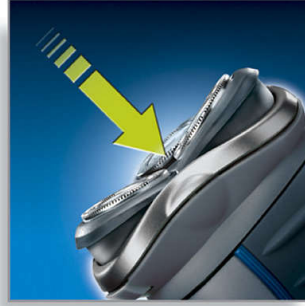

- Washable shaver

Moustache and sideburn trimming

- Spring-released pop-up trimmer

PHILIPS

Highlights

Individually floating heads

Align the razor-sharp blades of your Philips shaver closer to your skin for exceptional closeness.

Pop-up trimmer

Full width, pop-up trimmer is perfect for grooming sideburns and moustache.

Precision Cutting System

The Philips shaver has ultra-thin heads with slots to shave long hairs and holes to shave the shortest stubble.

Reflex Action system

Automatically adjusts to every curve of your face and neck.

Superior Lift & Cut system

Dual blade system: first blade lifts, second blade cuts for a comfortable close shave.

Washable shaver

The water-resistant Philips shaver can be easily rinsed under the tap.

Specifications

Shaving Performance

- Contour following: Reflex Action system, Individual floating heads
- Shaving system: Precision Cutting System, Super Lift & Cut technology
- Styling: Precision trimmer