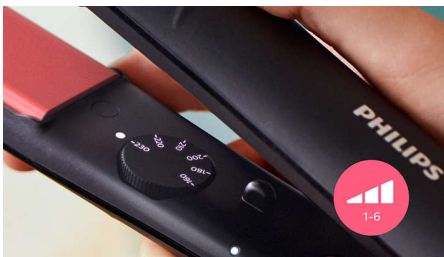

6 temperature settings

Variable temperature settings for better control. Lower temperatures for last minute touch ups and gentle styling. Higher temperatures for long lasting results.

100mm long plates

The longer 100mm plates enable better contact with the hair to help you achieve perfect straightening results easier and in less time.

Fast heat-up time

The straightener has a fast heat-up time, being ready to use in 30 seconds.