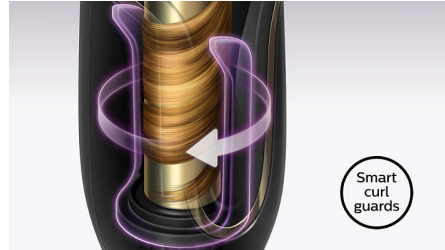

Smart curling system

Enjoy ultimate styling experience with our smart curling system. The innovative system is a great package of many upgraded features. Fabulous, lasting curls are created at a touch of a button with two auto-rotating smart curl guards. They curl every hair strand like a professional stylist all the while caring for your hair. The clever curl boost technology allows the auto curler to create lasting results at a more caring temperature setting. The device's longer barrel, easy vertical grip and open design that follows the natural flow of your hair help you style perfectly with little effort.

Longer barrel for 2x more hair

With our auto curler's 113% more curling surface*, you can now style 2x more hair in one go. Perfect curls just got easy and fast.

Vertical grip for easy use

The auto curler is held in a natural vertical position with a relaxed grip, making it effortless to create perfectly consistent curls all around

your head. The operating buttons are positioned where your grip is so that you can intuitively reach it. The curved, feminine shape of the curling chamber makes it comfortable to curl even closer to your scalp.

Smart curl guards

Our auto curler creates perfect fabulous curls that last, every time. Thanks to our innovative smart curl guards, hair is perfectly wrapped around the barrel like the masterful touch of a professional hairdresser. Because each strand of hair is curled evenly at the controlled temperature, the result is perfect each time. The best thing is that this highly skillful work is done only at a touch of a button, automatically!