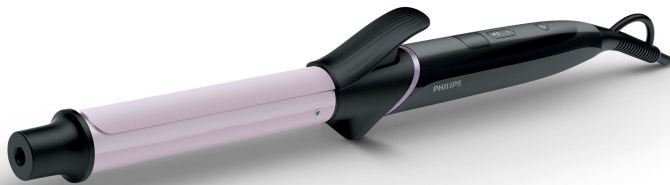

PHILIPS

Curler

StyleCare

25mm medium barrel

Tourmaline ceramic

Digital temperature settings

BHB864/03

One wrap away from perfect curls

Easily create perfect, classic curls with our new curler. Tourmaline ceramic coated barrel makes sure your hair is protected, frizz-free and shine with perfection. 200°C high heat allows you to create beautiful curls in one wrap.

Ease of use

- 30% more styling space on the barrel for long or thick hair
- Cool tip for easier and safer use
- Safety stand for ease of use
- Fast heat up time, ready to use in 60 sec
- Key-lock function to avoid unintentional switching
- Swivel cord to prevent tangled wires
- Auto shut-off for safe usage
- 1.8 m power cord
- 2 years of world wide guarantee

Beautifully styled hair

- Tourmaline ceramic for ultimate smoothness and shine
- Up to 200°C for perfect results
- 25mm medium barrel for classic curls

Less hair damage

Highlights

Tourmaline ceramic

The smooth ceramic barrel prevents damage to your hair during styling. It is infused with tourmaline to give your curls ultimate smoothness and shine.