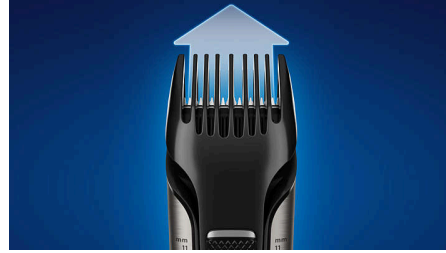

Ultimate grooming experience

- Dedicated trim & shave heads in one integrated design

Bodygroom Series 7000

Showerproof groin and body trimmer

BG7025/13

Highlights

Double grooming heads

Now you can confidently trim and shave everywhere below the neck with just one tool. Use the Philips Bodygroom 7000 full body trimmer and shaver to trim with one single attachment for an even result on your back, shoulders, chest, abs, underarm, arms, groin and legs.

Contour following 4D shaver

Thanks to the 4 directional pivoting head, this adjustable body shaver adapts to every contour of your body giving you our closest shave yet.

Integrated, adjustable trimmer

The integrated trimmer with adjustable comb is designed to offer more power to cut even the thickest hair. Achieve a natural look or closer result thanks to a 5 length adjustable comb with trim lengths ranging from 3mm to 11mm.