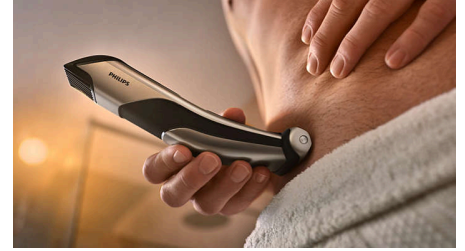

Never let your body groomer run out of power unexpectedly with battery low indicator.

Bodygroom Series 7000

Showerproof groin and body trimmer

BG7025/13

Highlights

Wet & dry

Your wet and dry body groomer is fully water proof, so you can use it in or out of the shower and clean your groomer easily. For best results, use on dry hair before showering.

Ergonomic grip

Your body groomer is easy to hold and manoeuvre, with a rubber ergonomic grip for more controlled trimming.

Bodygroom Series 7000

Showerproof groin and body trimmer

BG7025/13

Specifications

Create the look you want