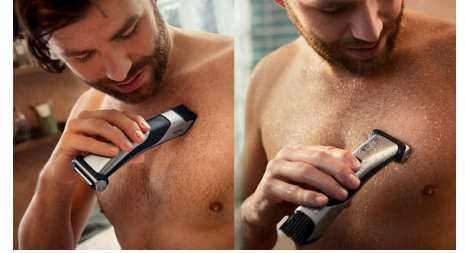

Dual step shaving

The men's body groomer designed to capture short, long and thick hair in a single stroke. The dual step shaving first trims longer hairs, which are shaved by the foil for a closer result.