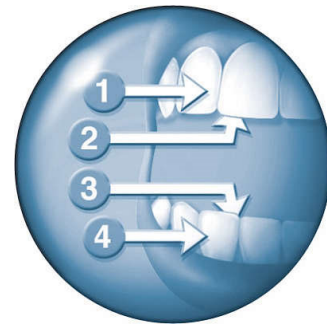

Slim, angled brush neck

Helps clean hard to reach areas.

Naturally whiter teeth

Clinically proven to significantly reduce coffee, tea and tobacco stains for naturally whiter teeth.

Safe and gentle

Philips Sonicare is a gentle electric toothbrush for braces (brush heads wear out sooner when used on braces), and is safe for dental restorations (fillings, crowns, veneers) and periodontal pockets, too.

Improves gum health

This Philips Sonicare electric toothbrush provides optimal cleaning between teeth and along the gumline for improved gum health in just two weeks.

SmarTimer

2-minute timer helps ensure dental professional recommended brushing time

Easy-start

Gently increases power over first 12 uses, to ease into the Sonicare experience

Quadpacer

30 seconds interval timer encourages thorough brushing of each quadrant of your mouth

Dual Speed Control