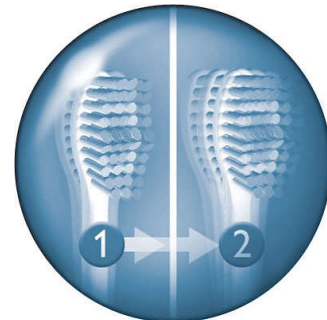

Improves gum health

This Philips Sonicare electric toothbrush provides optimal cleaning between teeth and along the gumline for improved gum health in just two weeks.

SmarTimer

2-minute timer helps ensure dental professional recommended brushing time

Easy-start

Gently increases power over first 12 uses, to ease into the Sonicare experience

Quadpacer

30 seconds interval timer encourages thorough brushing of each quadrant of your mouth

Dual Speed Control