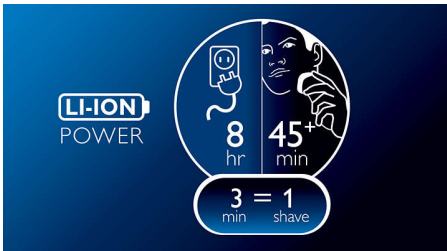

45+ shaving minutes

An energy-efficient, powerful lithium-ion battery gives you more shaves per charge. You'll have 45+ minutes of shaving time - that's

around 15 shaves - after 8 hours of charging. Plug it in for 3 minutes and you'll have enough power for one shave.