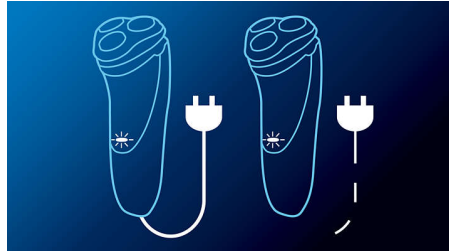

Efficient power System

Can be used corded and cordless