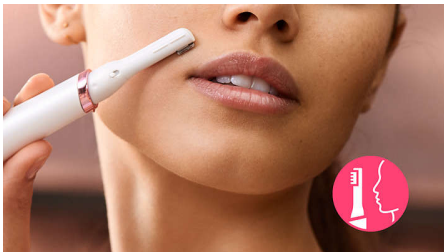

#### Use on the go

- Small enough to take everywhere

## Touch-up body attachment

The body application trimming head is ideal for quick touch-ups on-the-go. The 26mm trimming head ensures quick and easy use on small body areas (e.g. toes, knee).

## Precise face attachment

The face application trimming head is great for quick touch-ups on-the-go. The 8mm trimming head ensures a quick and precise application on any facial area.