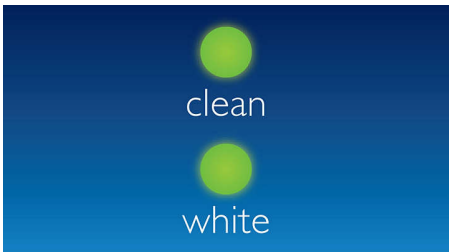

Clean and White Mode

2 minutes of Clean mode with an additional 30 seconds of White mode to focus on the visible front teeth. Removes everyday stains, such as coffee, tea, tobacco and red wine. Whitens teeth by 2 shades in just 2 weeks.*

Clean Mode

For exceptional everyday clean. Helps maintain whitening treatments.