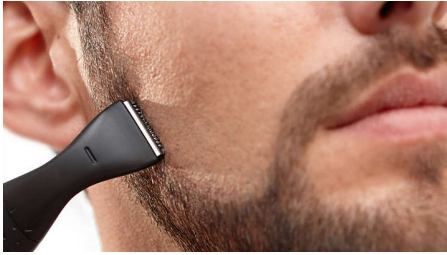

Precise edges and contours

Trim, shape and shave for perfect facial style

The Philips MULTIGROOM Series 1000 gives power & precision to trim, shape & shave facial hair. Trim & shape your beard evenly with the advanced DualCut trimmer & the combs. Define precise lines, edges & contours with the detail shaver.

Shape, edge, define your facial style

- Detail trimmer for perfect facial details
- Detail shaver for perfect lines and contours
- Sharper blades* for perfect edging with DualCut technology
- 3 precision combs for an even trim of facial hair

Highlights

DualCut precision trimmer

The 21mm precision trimmer helps you trim evenly & shape your facial style (stubble, goatee, sideburns, neckline or mustache) with high control and visibility.

DualCut Technology

Advanced DualCut Technology combines a double-sharpened cutting element with low-friction engineering.

Skin-friendly detail shaver

The skin-friendly 21mm detail foil shaver is designed to fit into small spaces with more precision than a blade, for a clean shave even in hard to reach areas.