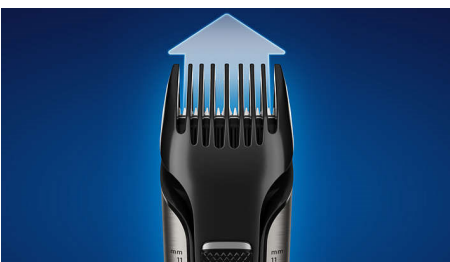

PHILIPS

Showerproof groin and body trimmer
Adjustable comb, 3-11mm Contour following 4D shaver, 80 min cordless use, 1h charge

BG7025/13

Highlights

Double grooming heads

Now you can confidently trim and shave everywhere below the neck with just one tool. Use the Philips Bodygroom 7000 full body trimmer and shaver to trim with one single attachment for an even result on your back, shoulders, chest, abs, underarm, arms, groin and legs.

Contour following 4D shaver

Thanks to the 4 directional pivoting head, this adjustable body shaver adapts to every contour of your body giving your our closest shave yet.

Integrated, adjustable trimmer

The integrated trimmer with adjustable comb is designed to offer more power to cut even the thickest hair. Achieve a natural look or closer result thanks to a 5 length adjustable comb with trim lengths ranging from 3mm to 11mm.