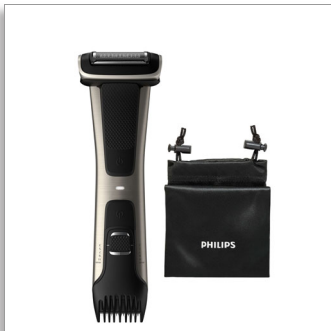

Philips Bodygroom Series
7000
Showerproof groin and
body trimmer

Adjustable comb, 3-11mm
Contour following 4D shaver
80 min cordless use, 1h charge

BG7025/13

Precise body grooming, safe even below the belt

4D contour following and advanced skin protection

The Series 7000 with its unique double grooming heads and advanced safety technology let's you confidently switch between shaving & trimming. Precise results with the contour following 4D shaver and 5-length trimmer, anywhere on your body.

Safely and effectively trims even intimate hair

- LED light shows battery status
- Self sharpening trimmer blades for long lasting performance
- Dual step shaving for even results on different hair

Easy and convenient use

- Body groomer built to last with no oil required
- 100% Showerproof body groomer
- 80 minutes cordless use and quick 1-hour charging
- Ergonomic grip for added grooming control

Safely and effectively trims even intimate hair