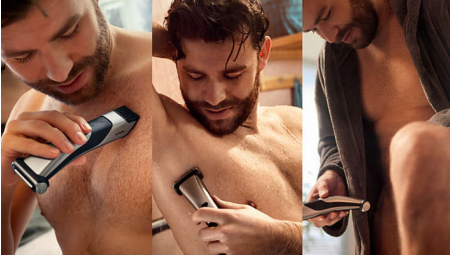

4D contour following and advanced skin protection

The Series 7000 with its unique double grooming heads and advanced safety technology let's you confidently switch between shaving & trimming. Precise results with the contour following 4D shaver and 5-length trimmer, anywhere on your body.

- Shaving with safety and comfort on your delicate skin

Ultimate grooming experience

- Dedicated trim & shave heads in one integrated design
- Close and comfortable body shave with 4D contour following
- Control hair length with integrated, adjustable trimmer

PHILIPS

Showerproof groin and body trimmer
Adjustable comb, 3-11mm Contour following 4D shaver, 80 min cordless use, 1h charge

BG7025/13

Highlights

Double grooming heads

Now you can confidently trim and shave everywhere below the neck with just one tool. Use the Philips Bodygroom 7000 full body trimmer and shaver to trim with one single attachment for an even result on your back, shoulders, chest, abs, underarm, arms, groin and legs.

Contour following 4D shaver

Thanks to the 4 directional pivoting head, this adjustable body shaver adapts to every contour of your body giving your our closest shave yet.

Integrated, adjustable trimmer

The integrated trimmer with adjustable comb is designed to offer more power to cut even the thickest hair. Achieve a natural look or closer result thanks to a 5 length adjustable comb with trim lengths ranging from 3mm to 11mm.