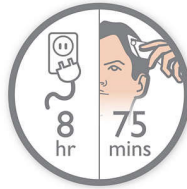

Corded & powerful cordless use