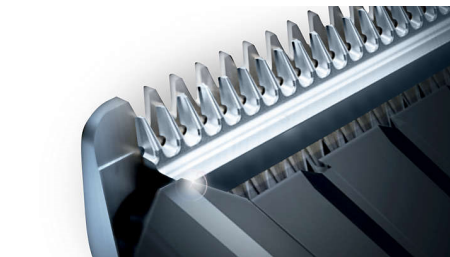

Stainless steel blades

Self-sharpening stainless steel blades for long-lasting sharpness.