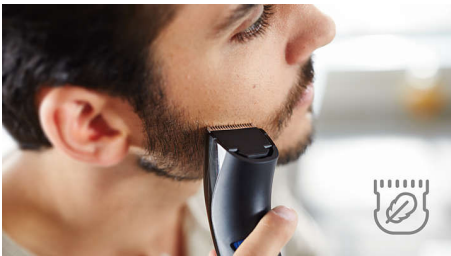

Skin friendly performance

- Skin-friendly rounded tips for smooth skin contact

Precision

- Easy to select and lock-in length settings, 1-10mm
- 1mm precision

PHILIPS

beard trimmer
1mm precision settings Stainless steel blades, 10h charge/45mins cordless use

QT4000/13

Highlights

Perfect beard every day

Set the trimmer at the lowest position for a perfect 3-day beard, just 1mm long.

10 lock-in length settings

Turn the wheel to simply select and lock-in the length settings you want: from a short beard of 1mm up to a full beard of 10mm, in precise 1mm steps.

Skin-friendly high-performance

Blades stay extra-sharp to always cut hairs neatly and effectively, but have rounded blade tips and combs to prevent irritation.

Cordless Use

Rechargeable only. Up to 45 minutes of cordless power after 10 hours of charging.

Ergonomic design

A fast trimmer that's comfortable to hold and use. So you can handle those hard-to-reach areas more easily.

Easy to clean

Detach the head of your Philips beard trimmer and rinse it under the tap for easy cleaning. Then dry it before you put it back on the appliance.