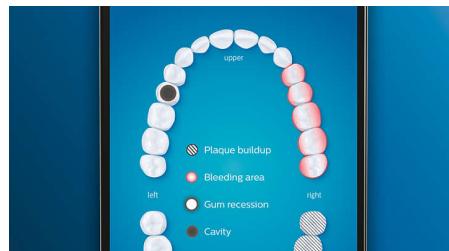

Whiter teeth, fast

Click on the W3 Premium White brush head to remove surface stains and reveal your whitest smile. With its densely packed central stain removal bristles, it's clinically proven to remove up to 100% more stains in just three days.**

TongueCare+ tongue brush

Click on the TongueCare+ tongue brush to gently remove odor causing bacteria from the pores of your tongue. Its 240 specially designed MicroBristles get between all your tongue's ridges and grooves to remove bacteria and debris that lead to bad breath. Team with our antibacterial BreathRx tongue spray for superior cleaning and super fresh breath.

Never miss a spot

The Philips Sonicare app lets you know when you've achieved a thorough clean, and coaches you to be a better, more mindful brusher.

Focus areas and goal-setting

Any trouble areas your dentist has pointed out? We'll highlight them on your in-app 3D mouth map, and remind you to pay extra attention to these areas.

Too much pressure?

You might not notice when you brush too hard, but your DiamondClean Smart will. If you use too much pressure, the light ring on the end of your handle will flash. This is a gentle reminder to ease off the pressure, and let your brush head do the work. 7 out of 10 people found this feature helped them become a better brusher.