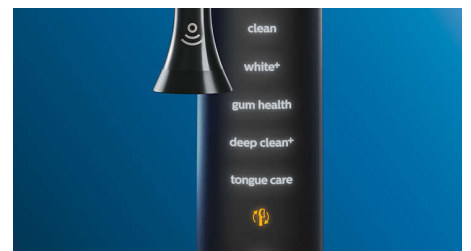

Whiter teeth, fast

Click on the W3 Premium White brush head to remove surface stains and reveal your whitest smile. With its densely packed central stain removal bristles, it's clinically proven to remove up to 100% more stains in just three days.**

Too much pressure?

You might not notice when you brush too hard, but your DiamondClean Smart will. If you use too much pressure, the light ring on the end of your handle will flash. This is a gentle reminder to ease off the pressure, and let your brush head do the work. 7 out of 10 people found this feature helped them become a better brusher.

Easy does it

With an electric toothbrush, you let the brush do the work. We've built a scrubbing sensor into your handle as a gentle reminder to reduce scrubbing. This way, you can improve your technique and get a gentler, more effective clean.

BrushSync mode pairing

Wondering which mode and intensity you should use? Wonder no longer. A microchip in your brush head tells your DiamondClean Smart which one you're using. So if you click on a gum-care brush head, for example, your toothbrush knows to select the optimal mode and intensity to provide a gentle yet effective care for your gums. All you need to do is to press the power button.