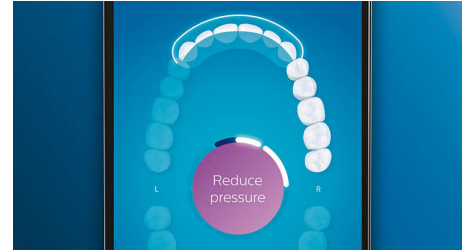

Never miss a spot

The Philips Sonicare app lets you know when you've achieved a thorough clean, and coaches you to be a better, more mindful brusher.

Focus areas and goal-setting

Any trouble areas your dentist has pointed out? We'll highlight them on your in-app 3D mouth map, and remind you to pay extra attention to these areas.

Too much pressure?

You might not notice when you brush too hard, but your DiamondClean Smart will. If you use too much pressure, the light ring on the end of your handle will flash. This is a gentle reminder to ease off the pressure, and let your brush head do the work. 7 out of 10 people found this feature helped them become a better brusher.