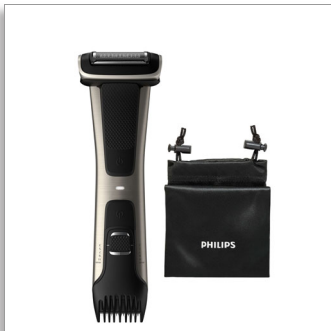

Philips Bodygroom Series
7000
Showerproof groin and
body trimmer

Adjustable comb, 3-11mm
Contour following 4D shaver
80 min cordless use, 1h charge

BG7025/13

Precise body grooming, safe even below the belt

4D contour following and advanced skin protection

The Series 7000 with its unique double grooming heads and advanced safety technology let's you confidently switch between shaving & trimming. Precise results with the contour following 4D shaver and 5-length trimmer, anywhere on your body.

Safely and effectively trims even intimate hair

- LED light shows battery status
- Self sharpening trimmer blades for long lasting performance
- Dual step shaving for even results on different hair

Easy and convenient use

- 100% Showerproof body groomer
- Ergonomic grip for added grooming control
- Body groomer built to last with no oil required
- 80 minutes cordless use and quick 1-hour charging

Safely and effectively trims even intimate hair