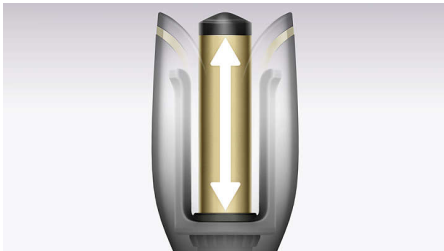

Highlights

Smart curling system

Enjoy ultimate styling experience with our smart curling system. The innovative system is a great package of many upgraded features. Fabulous, lasting curls are created at a touch of a button with two auto-rotating smart curl guards. They curl every hair strand like a professional stylist all the while caring for your hair. The clever curl boost technology allows the auto curler to create lasting results at a more caring temperature setting. The device's longer barrel, easy vertical grip and open design that follows the natural flow of your hair help you style perfectly with little effort.

Longer barrel for 2x more hair

With our auto curler's 113% more curling surface*, you can now style 2x more hair in one go. Perfect curls just got easy and fast.