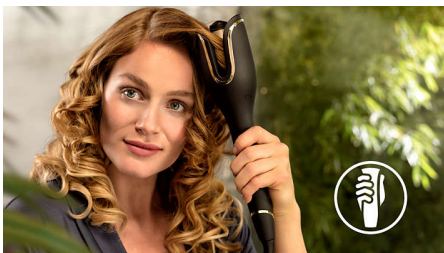

Smart curling system

Enjoy ultimate styling experience with our smart curling system. The innovative system is a great package of many upgraded features. Fabulous, lasting curls are created at a touch of a button with two auto-rotating smart curl guards. They curl every hair strand like a professional stylist all the while caring for your hair. The clever curl boost technology allows the auto curler to create lasting results at a more caring temperature setting. The device's longer barrel, easy vertical grip and open design that follows the natural flow of your hair help you style perfectly with little effort.

Longer barrel for 2x more hair

With our auto curler's 113% more curling surface*, you can now style 2x more hair in one go. Perfect curls just got easy and fast.

Vertical grip for easy use

The auto curler is held in a natural vertical position with a relaxed grip, making it effortless to create perfectly consistent curls all around

your head. The operating buttons are positioned where your grip is so that you can intuitively reach it. The curved, feminine shape of the curling chamber makes it comfortable to curl even closer to your scalp.