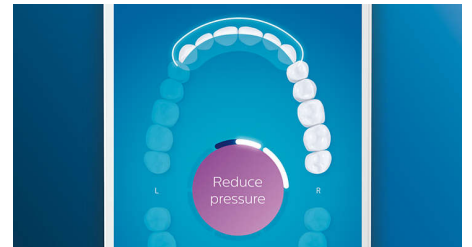

## TouchUp feature

If you happen to miss a spot while brushing your teeth, your app's TouchUp feature will show you. You can then go back for a second pass, and be confident you are getting a complete clean, every time.

## Focus areas and goal-setting

Any trouble areas your dentist has pointed out? We'll highlight them on your in-app 3D mouth map, and remind you to pay extra attention to these areas.

## Too much pressure?

You might not notice when you brush too hard, but your DiamondClean Smart will. If you use too much pressure, the light ring on the end of your handle will flash. This is a gentle reminder to ease off the pressure, and let your brush head do the work. 7 out of 10 people found this feature helped them become a better brusher.