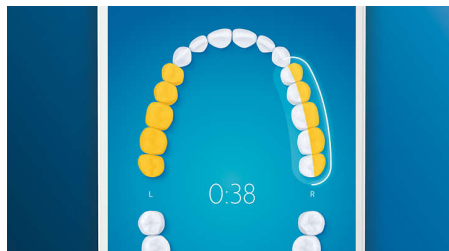

## Whiter teeth, fast

Click on the W3 Premium White brush head to remove surface stains and reveal your whitest smile. With its densely packed central stain removal bristles, it's clinically proven to remove up to 100% more stains in just three days.\*\*

## TongueCare+ tongue brush

Click on the TongueCare+ tongue brush to gently remove odor causing bacteria from the pores of your tongue. Its 240 specially designed MicroBristles get between all your tongue's ridges and grooves to remove bacteria and debris that lead to bad breath. Team with our antibacterial BreathRx tongue spray for superior cleaning and super fresh breath.

## TouchUp feature

If you happen to miss a spot while brushing your teeth, your app's TouchUp feature will show you. You can then go back for a second pass, and be confident you are getting a complete clean, every time.