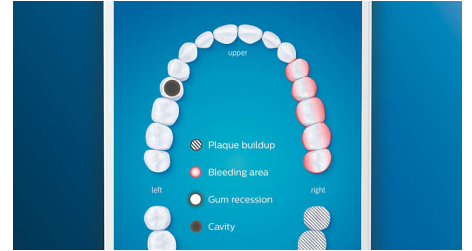

## Never miss a spot

The Philips Sonicare app lets you know when you've achieved a thorough clean, and coaches you to be a better, more mindful brusher.

## TouchUp feature

If you happen to miss a spot while brushing your teeth, your app's TouchUp feature will show you. You can then go back for a second pass, and be confident you are getting a complete clean, every time.

## Focus areas and goal-setting

Any trouble areas your dentist has pointed out? We'll highlight them on your in-app 3D mouth map, and remind you to pay extra attention to these areas.