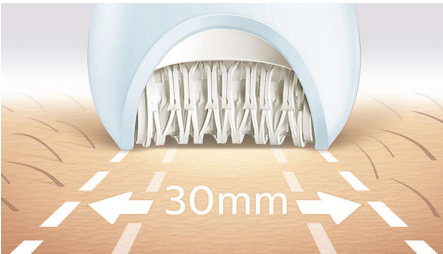

Our fastest epilation even on the finest of hairs

Firmly grips even fine hairs

Our fastest ever epilator has unique ceramic discs that rotate at a greater speed than ever before and firmly grip fine and short hairs. It comes with an extra - wide epilation head that covers more skin with every stroke.

Easy and effortless usage

- First epilator with S-shaped handle
- Cordless wet and dry for use in bath or shower
- Opti-light helps you target and remove even trickiest hairs

Exceptional results

- Extra wide epilator head
- Epilation head of unique ceramic material for better grip

Highlights

Our fastest epilation ever

Our epilator head is unique in being made from a textured ceramic surface that gently extract even the finest hairs and those 4x shorter than wax. Now with faster disc rotation than ever before (2200RPM) for our fastest hair removal.

Extra wide epilator head

Extra wide epilator head covers more skin with every stroke for faster hair removal.

Ergonomic S-shaped handle

The ergonomic S-shaped handle is easy to steer for maximum control and better reach with natural and precise movements, all over your body.