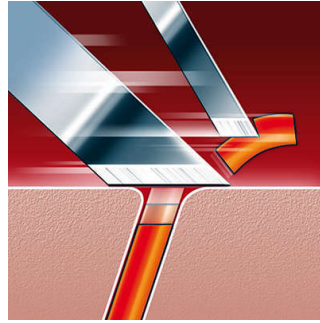

Comfortably close

- Super Lift & Cut technology

Shaves even the shortest stubble

- Precision Cutting System

Adjusts to every curve of your face and neck

- Reflex Action system

A fast and close shave

- Speed-XL shaving heads for a fast and close shave

Rinses clean in seconds

- FastRinse with anti-bacterial coating inside

PHILIPS

Electric shaver
With battery level indicator

Highlights

Speed-XL shaving heads

The three shaving tracks offer 50% more shaving surface for a fast and close shave. *compared to standard rotary shaving heads.

SmartTouch Contour-following

Constantly keeps the 3 shaving heads in close contact with your skin for a fast and efficient shave.

Precision Cutting System

The electric shaver has ultra thin heads with slots to shave the long hairs and holes to shave even the shortest stubble.

Super Lift & Cut technology

The dual blade system of this electric shaver lifts hairs to cut comfortably below skin level.

Reflex Action system

Automatically adjusts to every curve of your face and neck.