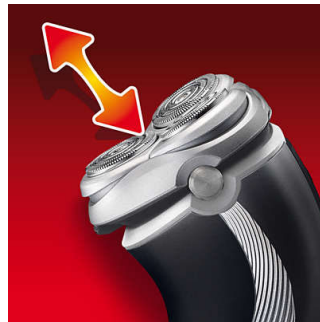

Philips 8200 series
Electric shaver

With battery level indicator

HQ8260

Fast. Close. Efficient.

The three tracks of the Speed-XL shaving heads of this Philips electric shaver offer 50% more shaving surface for a fast and close shave

Rinses clean in seconds

- FastRinse with anti-bacterial coating inside

PHILIPS

Electric shaver
With battery level indicator

Highlights

Speed-XL shaving heads

The three shaving tracks offer 50% more shaving surface for a fast and close shave. *compared to standard rotary shaving heads.

SmartTouch Contour-following

Constantly keeps the 3 shaving heads in close contact with your skin for a fast and efficient shave.

Precision Cutting System

The electric shaver has ultra thin heads with slots to shave the long hairs and holes to shave even the shortest stubble.

Super Lift & Cut technology

The dual blade system of this electric shaver lifts hairs to cut comfortably below skin level.

Reflex Action system

Automatically adjusts to every curve of your face and neck.