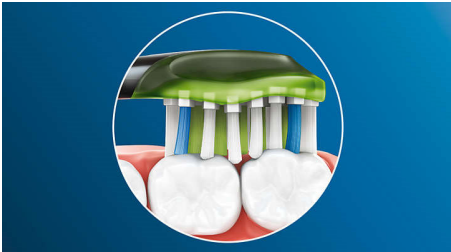

PHILIPS
sonicare

Highlights

Whiter teeth, fast

Dense bristles packed into the center of the Philips Sonicare Premium White brush head work hard to remove plaque, and everyday surface stains from food and drinks. Flexing sides let bristles contour to the unique shape of your teeth and gums for deep cleaning and a brighter smile in just 3 days.

Adaptive cleaning technology

You get a personalized clean every time you brush with our adaptive cleaning technology. Soft, flexible rubber sides let Premium White adapt to the unique contours of your mouth. Our bristles adjust to your gums and teeth, giving you up to 4x more surface contact** than a regular brush head for deeper cleaning, even in hard to reach spots. The adaptive cleaning technology also allows gentle tracking along the gumline and absorb excessive brushing pressure, and enables an enhanced sweeping motion for a unique in-mouth feel and superior cleaning.

Say goodbye to plaque

With Premium White, you get exceptional cleaning as well as daily whitening. Its flexible design helps remove up to 10x more plaque*** from teeth and along the gum line for a deep clean you can see and feel.