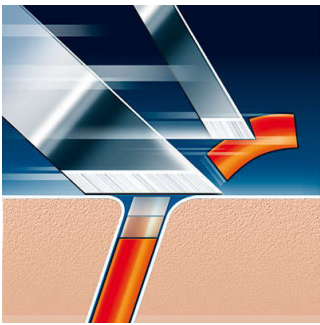

Comfortably close

- Super Lift & Cut shaving technology with dual blade system

Shaves even the shortest stubble

- Precision Cutting System

Adjusts to every curve of your face and neck

- Reflex Action system

Compatibility

- Replacement heads for PowerTouch shavers

A fast and close shave

- Speed-XL shaving heads for a fast and close shave

PHILIPS

shaving heads

TripleTrack heads Fits PowerTouch (PT9xx), Fits AquaTouch (AT9xx), Fits HQ81xx, HQ82xx

Highlights

Compatible with PowerTouch

HQ9 replacement heads are compatible with PowerTouch (PT9xx) and AquaTouch (AT9xx) shavers.

Super Lift & Cut technology

Dual blade system of your Philips shaver: first blade lifts, second blade cuts for a comfortable close shave.

Reflex Action system

Automatically adjusts to every curve of your face and neck.

Speed-XL shaving heads

The three shaving tracks offer 50% more shaving surface for a fast and close shave. *compared to standard rotary shaving heads.