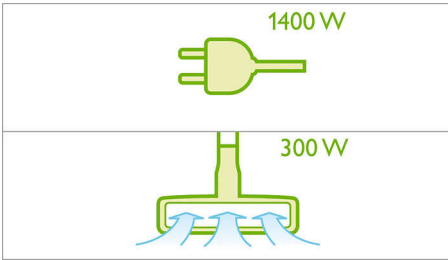

Highlights

1400 Watt, 300 Watt EasyLife

The efficient 1400 Watt motor generates 300 Watt max. suction power, which means that you use less energy but do not compromise on the cleaning results.