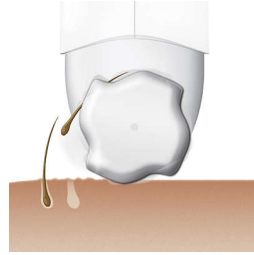

Extra hygiene and easy cleaning

- Washable epilation head for extra hygiene and easy cleaning

Extra comfort with pivoting massage

- Pivoting massage system

For delicate body areas

- Extra sensitive area cap

Smooth skin for weeks

- Unique Philips epilating system

Highlights

Extra sensitive area cap

Extra sensitive area cap

Minimizing the pain

The pivoting massage system relaxes your skin and eases the sensation of epilation. It is detachable for easy cleaning.

Unique epilating system

The unique Philips epilating system pulls out the hairs by the root, leaving your skin smooth and stubble free for weeks. The hairs that do grow back are soft and thin.

Washable epilation head

This epilator has a washable epilation head. This enables you to clean epilation head under running water for better hygiene

Specifications

Weight and dimensions

F-box dimensions: 232 x 175 x 75 (h x w x d) mm