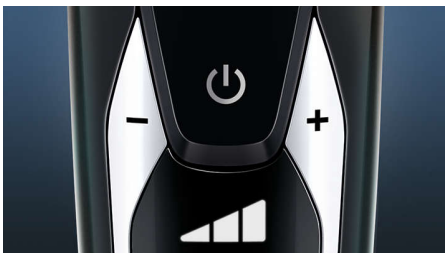

Highlights

V-Track blade system PRO

Get the perfect close shave. The V-Track Precision PRO Blades gently position each hair in the best cutting position, from 1 day up to 3 day beard and even the flat laying and different length of hairs. Cuts 30% closer* in less strokes leaving your skin in great condition.

8-direction ContourDetectHeads

Follow every contour of your face and neck with 8-directional ContourDetect heads. You'll catch 20% more hairs with every pass. Resulting in an extremely close, smooth shave.

Personal comfort settings

Choose between 3 modes to customize your shave: Sensitive – for a gentle, yet thorough shave. Normal – for a thorough, everyday shave. Fast – for a quick shave that saves you time.