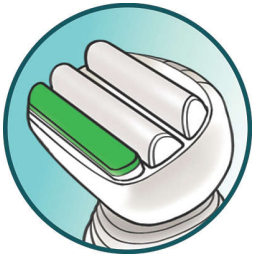

Aloe vera strip