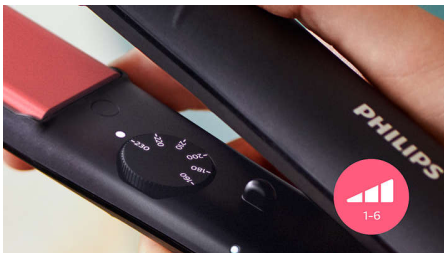

6 temperature settings

Variable temperature settings for better control. Lower temperatures for last minute touch ups and gentle styling. Higher temperatures for long lasting results.

100mm long plates

The longer 100mm plates enable better contact with the hair to help you achieve perfect straightening results easier and in less time.

Fast heat-up time

The straightener has a fast heat-up time, being ready to use in 30 seconds.