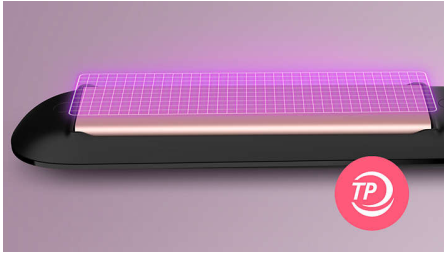

Specially designed for easy and fast styling with long Keratin-infused plates and 6 temperature settings. Care for your hair with ThermoProtect technology preventing overheating.

Ease of use

- Auto shut-off for safe usage
- Key-lock function for safe and easy storage
- Universal voltage for worldwide use
- 6 temperature settings for better control
- 100mm long plates for fast and easy straightening
- Fast heat-up time, ready to use in 30 sec

Beautifully styled hair

- Temperature range from 160°C up to 230°C

Care for your hair

- ThermoProtect technology
- Keratin ceramic plates for smooth gliding and shiny hair

Highlights

ThermoProtect technology

ThermoProtect technology distributes heat evenly across the plates, preventing overheating to protect your hair.

Keratin ceramic plates

Keratin-infused ceramic plates glide smoothly through your hair, for quick and easy styling.

100mm long plates

The longer 100mm plates enable better contact with the hair to help you achieve perfect straightening results easier and in less time.

Fast heat-up time

The straightener has a fast heat-up time, being ready to use in 30 seconds.