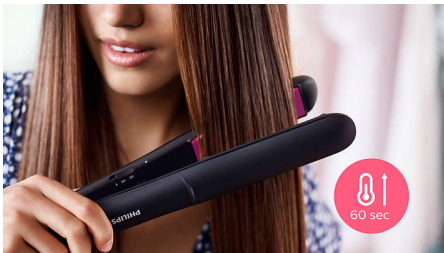

Fast heat-up time

The straightener has a fast heat-up time, being ready to use in 60 seconds.

Keratin ceramic plates

Keratin-infused ceramic plates glide smoothly through your hair, for quick and easy styling.

Key-lock function

The plates can be locked together for safe and easy storage.