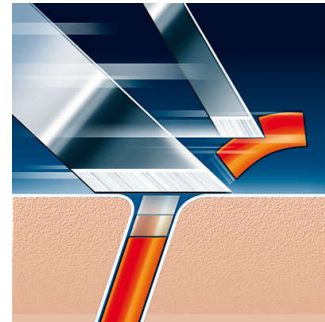

Specificaties

Scheerhoofden

- Geschikt voor producttypen: HQ5861, HQ5810, HQ5842, HQ5860, 5810XL, HQ5854, 5615X, HQ5815, HQ5841, 5847XL, 5821XL, 5816XL, 5801XL, 5705XL, 5887XL, HQ5851, HQ5847, HQ5825, HQ5853, HQ5818, HQ5862, HQ5822, 5826XL, 5812XL, 5660X, HQ5885, HQ5865, HQ5845, HQ5850, HQ5826, HQ5401, HQ5605, 5806XL, HQ5816, HQ5890, HQ5846, HQ5699, HQ5461, HQ5425, HQ5421, 5603X, 5604X,

- HQ5866, 5846XL, HQ5806, 5715XL, HQ5601, 5602X, 5841XL, 5823XL, HQ5848, 5842XL, HQ5821, 5817XL, 5815XL, 5813XL, 5811XL, 5710XL, HQ5856, HQ5855, HQ5801, HQ5604, HQ5819, HQ5800, HQ5465, HQ5603, 5824XL, 5820XL, 5819XL, 5800XL, 5625X, 5601X, 5862XL, 5822XL, HQ5811, HQ5858, HQ5886, 5616X, HQ5830, 5861XL, 5818XL, HQ5870, HQ5849

- Scheerhoofden per verpakking: 1

Kenmerken

Super Lift & Cut-technologie

Het dubbel-messysteem van uw Philips-scheerapparaat: het eerste mes tilt de haartjes op, het tweede scheert de haartjes af en zorgt voor aangenaam en glad scheren.