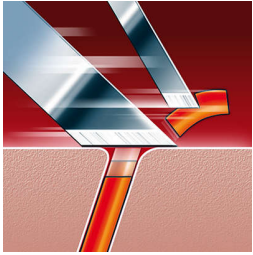

PHILIPS

Electric shaver

8200 series

With battery level indicator

HQ8260

Fast. Close. Efficient.

The three tracks of the Speed-XL shaving heads offer 50% more shaving surface for a fast and close shave

Comfortably close

- Super Lift & Cut technology

Shaves even the shortest stubble

- Precision Cutting System

Adjusts to every curve of your face and neck

- Reflex Action system

A fast and close shave

- Speed-XL shaving heads for a fast and close shave

Rinses clean in seconds

- FastRinse with anti-bacterial coating inside

Highlights

Super Lift & Cut technology

The dual blade system of this electric shaver lifts hairs to cut comfortably below skin level.

Reflex Action system

Automatically adjusts to every curve of your face and neck.

Precision Cutting System

The electric shaver has ultra thin heads with slots to shave the long hairs and holes to shave even the shortest stubble.