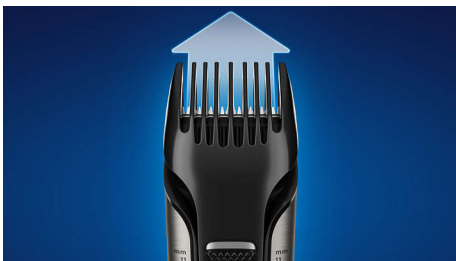

## Double grooming heads

Now you can confidently trim and shave everywhere below the neck with just one tool. Use the Philips Bodygroom 7000 full body trimmer and shaver to trim with one single attachment for an even result on your back, shoulders, chest, abs, underarm, arms, groin and legs.

## Contour following 4D shaver

Thanks to the 4 directional pivoting head, this adjustable body shaver adapts to every contour of your body giving you our closest shave yet.

## Integrated, adjustable trimmer

The integrated trimmer with adjustable comb is designed to offer more power to cut even the thickest hair. Achieve a natural look or closer result thanks to a 5 length adjustable comb with trim lengths ranging from 3mm to 11mm.