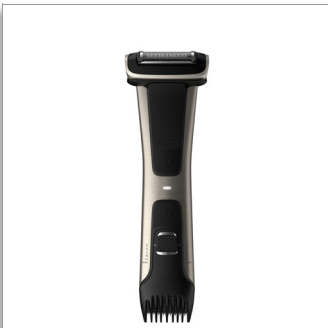

Philips Norelco  
Bodygroom Series 7000  
Showerproof groin and  
body trimmer

Adjustable comb, 3-11mm  
Contour following 4D shaver  
80 min cordless use, 1h charge

BG7030/49

### 4D contour following and advanced skin protection

The Bodygroom 7000's unique dual-sided design allows you to switch effortlessly between a four-directional shaver and an adjustable-length trimmer. This premium groomer is also showerproof, with 80 minutes of lithium-ion-powered runtime. It's perfect for Manscaping above and below the belt. The rounded blade tips for avoid nicks and cuts.

#### **Easy and convenient use**

- 80 minutes cordless use and quick 1-hour charging
- Ergonomic grip for added grooming control
- 100% Showerproof body groomer
- Body groomer built to last with no oil required

## Contour following 4D shaver

Thanks to the 4 directional pivoting head, this adjustable body shaver adapts to every contour of your body giving you our closest shave yet.