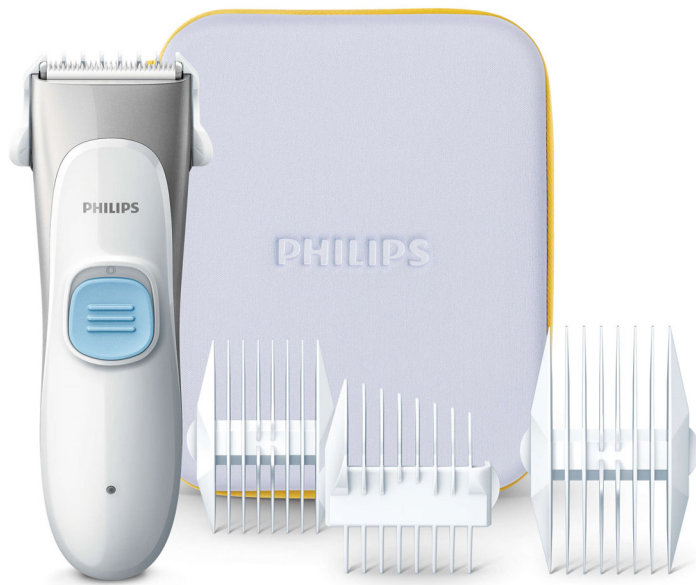

Philips Hairclipper series
1000
Kids' Hair Clipper

Safe cutting system

Special designed rounded tips
Shorter ceramic cutter
Multiple length combs (1-18mm)

HC1091/15

Safe glide, gentle touch, professional care

Your new Philips kid hair clipper with ultra-silent motor, professional blade with special designed rounded tips, multiple combs and water proof design allows you to give your child a professional haircut in the comfort of your own home.

Convenient to use

- Tailored hard case for easy and clean storage
- Multiple combs from 1mm to 18mm length settings.

Easy to Clean

- IPX 7 waterproof for safe and easy cleaning under the tap

Kids friendly

- Slim blades for easy clipping your kids' small head
- With 55db(A) our most quiet hair clipper

Safe to kid

- Special designed cutting system for safe use
- Special designed rounded tips
- Shorter ceramic cutter