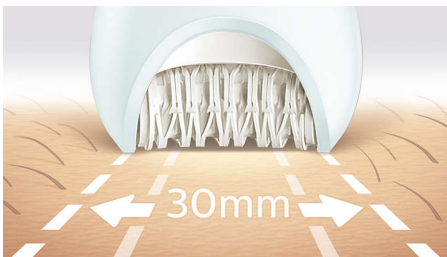

## Our fastest epilation even on the finest of hairs 2 body care routines

Our fastest ever epilator has unique ceramic discs that rotate at a greater speed than ever before and firmly grip fine and short hairs. It comes with an extra - wide epilation head that covers more skin per stroke and electric foot file.

### Exceptional results

- Extra wide epilator head
- Epilation head of unique ceramic material for better grip

## Our fastest epilation ever

Our epilator head is unique in being made from a textured ceramic surface that gently extract even the finest hairs and those 4x shorter than wax. Now with faster disc rotation than ever before (2200RPM) for our fastest hair removal.

## Extra wide epilator head

Extra wide epilator head covers more skin with every stroke for faster hair removal.