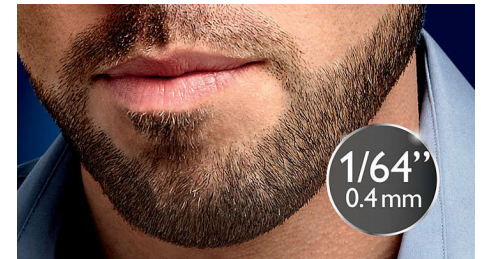

Perfect stubble every day

If you want that perfect stubble look, just use the trimmer's short 1/64" (0.4mm) setting. For a perfectly groomed longer beard, simply adjust the setting to the exact length you need.