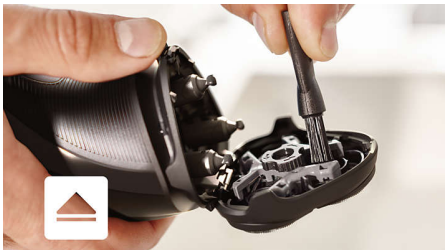

Adjusts to every curve of your face and neck

- Heads flex in 4 directions to easily shave every curve

Easy to use

- Corded operation for constant power
- Open by pressing the button, then use the brush to clean

A comfortable shave

- Durable, self-sharpening blades for an effortless shave

Get the most out of your shaver

- Perfect for trimming your sideburns and mustache

Highlights

CloseCut Blade System

Get an effortless shave. Our durable CloseCut blades sharpen themselves as they work, time after time.

4-direction Flex Heads

Flex heads with 4 independent movements adjust to every curve of your face, giving you an easy shave even on the neck and jaw line.

One touch open

Simply pop the heads open and use the cleaning brush included to sweep away loose hairs.

Pop-up trimmer

Complete your look by using the pop-up trimmer. Perfect for maintaining a mustache and trimming sideburns.

Corded use

This shaver is designed to operate only when plugged in, giving you a reliable shave every time.