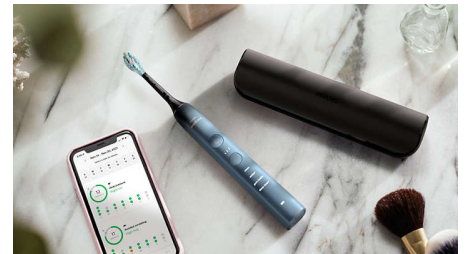

Sonicare app

The DiamondClean 9000 gives you the guidance you need to improve and maintain healthy brushing habits in between dentist check-ups. Built-in smart sensors let you know when you're using too much pressure, and by connecting your brushing experience to the Sonicare app, a personalised Progress Report helps you stay on track and see how much you've improved over time.