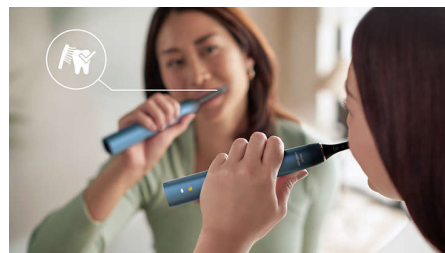

Built-in pressure sensor

You might not notice if you're brushing too hard, but your DiamondClean 9000 will. If you need to ease up, the toothbrush will make a pulsing sound. It's a heads up to let your brush head do the work.