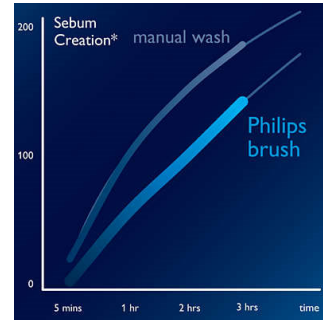

oil-control cleansing brush
Super Soft

Specifications

SmartClick attachment

- Fits product type: Shaver series 9000 (S9xxx), Shaver series 7000 (S7xxx), SensoTouch 3D (RQ12xx), SensoTouch 2D (RQ11xx), Arcitec (RQ10xx)

Accessories

- Maintenance: Protective cap

Design

- Color: Black
- Finishing: High gloss chrome ring

Ease of use

- Cleaning: Washable

RQ585/53

Highlights

Oil-control brush head

The rotating brush, that you use in combination with your own daily cleansing products, gives longer lasting oil-control effect which contributes to a healthy looking skin.

SmartClick

Simply click the brush onto your own Philips compatible shaver* and cleanse your face