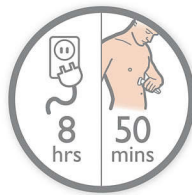

Trim and shave head

One stroke gives you a skin friendly, comfortable shave across all body areas.

3 combs included

3 combs provide different fixed length settings of 3, 5 and 7mm for safe and easy hair trimming across all body areas.

Rechargeable

The battery lasts for 50 minutes after 8 hours charging.

100% waterproof

Trim and shave in comfort, in the shower or outside, wet or dry. To clean, you can simply rinse this groomer under the tap.