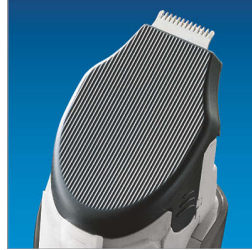

Self-sharpening blades

Revolutionary wave-shaped, self-sharpening blades channel and cut hair for a precise and even result.

9 integrated length settings

Select and locks your desired length within a versatile range of possible lengths.

Beard and moustache comb

Trimming your facial hair exactly how you want.

Full size trimmer

Using the full size trimmer without a comb results in a stubble beard look.

Hair clipper comb

Clipping your hair at different lengths to keep your hair neat and styled.

Nose and ear trimmer

A must have addition to your grooming set to keep your unwanted hairs away.

Precision detail trimmer

Create any style you want with precision.

Cordless use only

Cordless use for maximum freedom