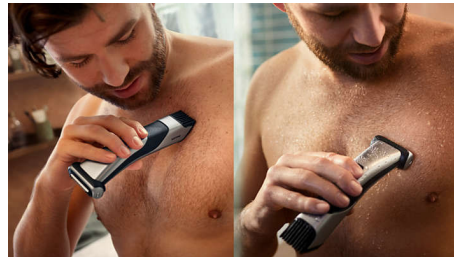

- Ergonomic grip for added grooming control
- 80 minutes cordless use and quick 1-hour charging
- Body groomer built to last with no oil required
- 100% Showerproof body groomer

Safely and effectively trims even intimate hair

PHILIPS

Showerproof groin and body trimmer
Adjustable comb, 3-11mm Contour following 4D shaver, 80 min cordless use, 1h charge

BG7025/15

Highlights

Double grooming heads

Now you can confidently trim and shave everywhere below the neck with just one tool. Use the Philips Bodygroom 7000 full body trimmer and shaver to trim with one single attachment for an even result on your back, shoulders, chest, abs, underarm, arms, groin and legs.

Contour following 4D shaver

Thanks to the 4 directional pivoting head, this adjustable body shaver adapts to every contour of your body giving you our closest shave yet.

Integrated, adjustable trimmer

The integrated trimmer with adjustable comb is designed to offer more power to cut even the thickest hair. Achieve a natural look or closer result thanks to a 5 length adjustable comb with trim lengths ranging from 3mm to 11mm.

Skin-friendly body shaver

The shaver head features patented rounded tips and a hypo-allergenic foil to protect your skin from cuts and nicks while shaving.

Dual step shaving

The men's body groomer designed to capture short, long and thick hair in a single stroke. The dual step shaving first trims longer hairs, which are shaved by the foil for a closer result.