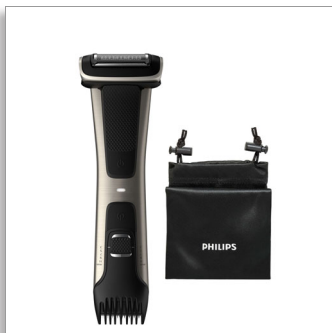

Philips Bodygroom Series
7000
Showerproof groin and
body trimmer

Adjustable comb, 3-11mm
Contour following 4D shaver
80 min cordless use, 1h charge

BG7025/15

Precise body grooming, safe even below the belt

4D contour following and advanced skin protection

The Series 7000 with its unique double grooming heads and advanced safety technology lets you confidently switch between shaving & trimming. Precise results with the contour following 4D shaver and 5-length trimmer, anywhere on your body.

Safely and effectively trims even intimate hair

- Self sharpening trimmer blades for long lasting performance
- LED light shows battery status
- Dual step shaving for even results on different hair

Easy and convenient use

- Ergonomic grip for added grooming control
- 80 minutes cordless use and quick 1-hour charging
- Body groomer built to last with no oil required
- 100% Showerproof body groomer

Safely and effectively trims even intimate hair