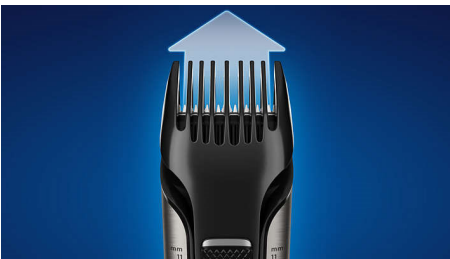

- Shaving with safety and comfort on your delicate skin

Ultimate grooming experience

- Dedicated trim & shave heads in one integrated design
- Close and comfortable body shave with 4D contour following
- Control hair length with integrated, adjustable trimmer

PHILIPS

Showerproof groin and body trimmer
Adjustable comb, 3-11mm Contour following 4D shaver, 80 min cordless use, 1h charge

BG7025/15

Highlights

Double grooming heads

Now you can confidently trim and shave everywhere below the neck with just one tool. Use the Philips Bodygroom 7000 full body trimmer and shaver to trim with one single attachment for an even result on your back, shoulders, chest, abs, underarm, arms, groin and legs.

Contour following 4D shaver

Thanks to the 4 directional pivoting head, this adjustable body shaver adapts to every contour of your body giving you our closest shave yet.

Integrated, adjustable trimmer

The integrated trimmer with adjustable comb is designed to offer more power to cut even the thickest hair. Achieve a natural look or closer result thanks to a 5 length adjustable comb with trim lengths ranging from 3mm to 11mm.