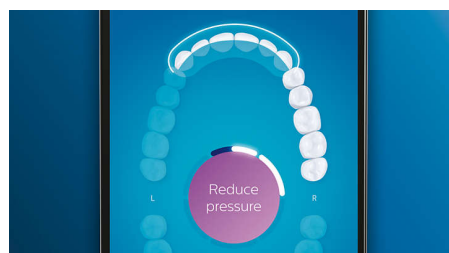

Focus areas and goal-setting

Any trouble areas your dentist has pointed out? We'll highlight them on your in-app 3D mouth map, and remind you to pay extra attention to these areas.

Never miss a spot

The Philips Sonicare app lets you know when you've achieved a thorough clean, and coaches you to be a better, more mindful brusher.

Too much pressure?

You might not notice when you brush too hard, but your DiamondClean Smart will. If you use too much pressure, the light ring on the end of your handle will flash. This is a gentle reminder to ease off the pressure, and let your brush head do the work. 7 out of 10 people found this feature helped them become a better brusher.

Easy does it

With an electric toothbrush, you let the brush do the work. We've built a scrubbing sensor into your handle as a gentle reminder to reduce scrubbing. This way, you can improve your technique and get a gentler, more effective clean.