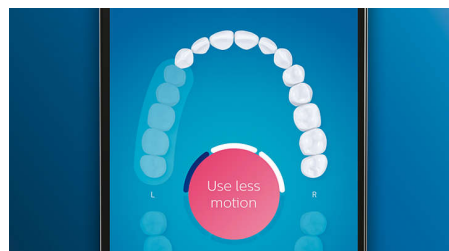

TongueCare+ tongue brush

Click on the TongueCare+ tongue brush to gently remove odor causing bacteria from the pores of your tongue. Its 240 specially

designed MicroBristles get between all your tongue's ridges and grooves to remove bacteria and debris that lead to bad breath. Team with our antibacterial BreathRx tongue spray for superior cleaning and super fresh breath.

Focus areas and goal-setting

Any trouble areas your dentist has pointed out? We'll highlight them on your in-app 3D mouth map, and remind you to pay extra attention to these areas.

Never miss a spot

The Philips Sonicare app lets you know when you've achieved a thorough clean, and coaches you to be a better, more mindful brusher.

Too much pressure?

You might not notice when you brush too hard, but your DiamondClean Smart will. If you use too much pressure, the light ring on the end of your handle will flash. This is a gentle reminder to ease off the pressure, and let your brush head do the work. 7 out of 10 people found this feature helped them become a better brusher.