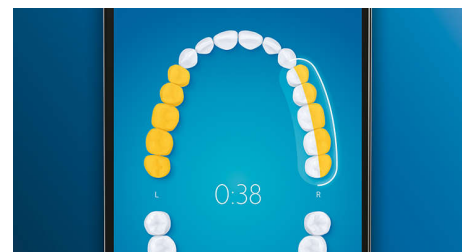

TouchUp feature

If you happen to miss a spot while brushing your teeth, your app's TouchUp feature will show you. You can then go back for a second pass, and be confident you are getting a complete clean, every time.