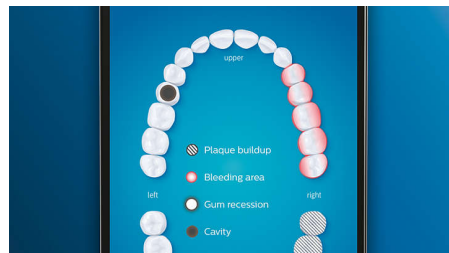

Highlights

Premium All-in-One brush head

Clean without compromise with the A3 Premium All-in-One brush head. Our all-time best has angled bristles to help remove up to 20x more plaque even in hard-to-reach areas*. Triangular tips work to remove up to 100% more stains in less than two days***. And longer bristles clean deep for gums that are up to 15x healthier in just two weeks**. All that without ever switching brush heads. Did you know: brush heads become less effective after 3 months of use? Our BrushSync™ feature can remind you when it's almost time for a replacement.

Care for your gums

Click on the G3 Premium Gum Care brush head to improve your gum health. Its smaller size and targeted gum line bristles deliver gentle yet effective cleaning along the gum line, where gum disease starts. It's clinically proven to deliver up to 100% less gum inflammation**** and up to 7x healthier gums in just two weeks.****

TongueCare+ tongue brush

Click on the TongueCare+ tongue brush to gently remove odor causing bacteria from the pores of your tongue. Its 240 specially

designed MicroBristles get between all your tongue's ridges and grooves to remove bacteria and debris that lead to bad breath. Team with our antibacterial BreathRx tongue spray for superior cleaning and super fresh breath.

Focus areas and goal-setting

Any trouble areas your dentist has pointed out? We'll highlight them on your in-app 3D mouth map, and remind you to pay extra attention to these areas.

Never miss a spot

The Philips Sonicare app lets you know when you've achieved a thorough clean, and coaches you to be a better, more mindful brusher.