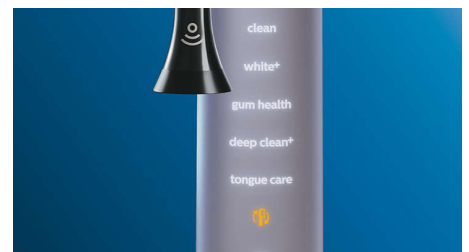

BrushSync mode pairing

Wondering which mode and intensity you should use? Wonder no longer. A microchip in your brush head tells your DiamondClean Smart which one you're using. So if you click on a gum-care brush head, for example, your toothbrush knows to select the optimal mode and intensity to provide a gentle yet effective care for your gums. All you need to do is to press the power button.